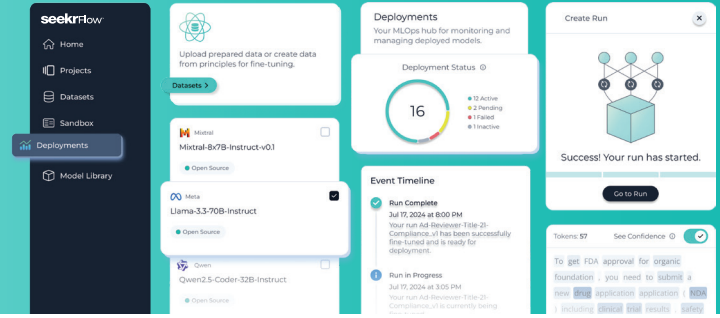

Seekr AI Edge Appliance

Build and Operate Trustworthy AI Anywhere—Powered by Your Data

Run AI in Contested Environments

Accelerate AI impact and drive mission outcomes in hours, not days with the Seekr AI Edge Appliance. The AI Appliance allows you to deploy compute-intensive AI workloads in air-gapped environments and at the tactical edge—powered by your data.

The AI Appliance is an all-in-one solution that includes hardware, pre-configured SeekrFlow software, models, agentic workflows, storage and networking so you can fast-track AI prototyping, decisioning, and analytics, without orchestrating infrastructure. Seekr's AI Appliance is optimized for Large Language Models (LLMs), fine-tuning, inferencing, AI agent-based tasks, machine learning, deep learning, and data analysis, delivering trustworthy AI quickly and securely anywhere.